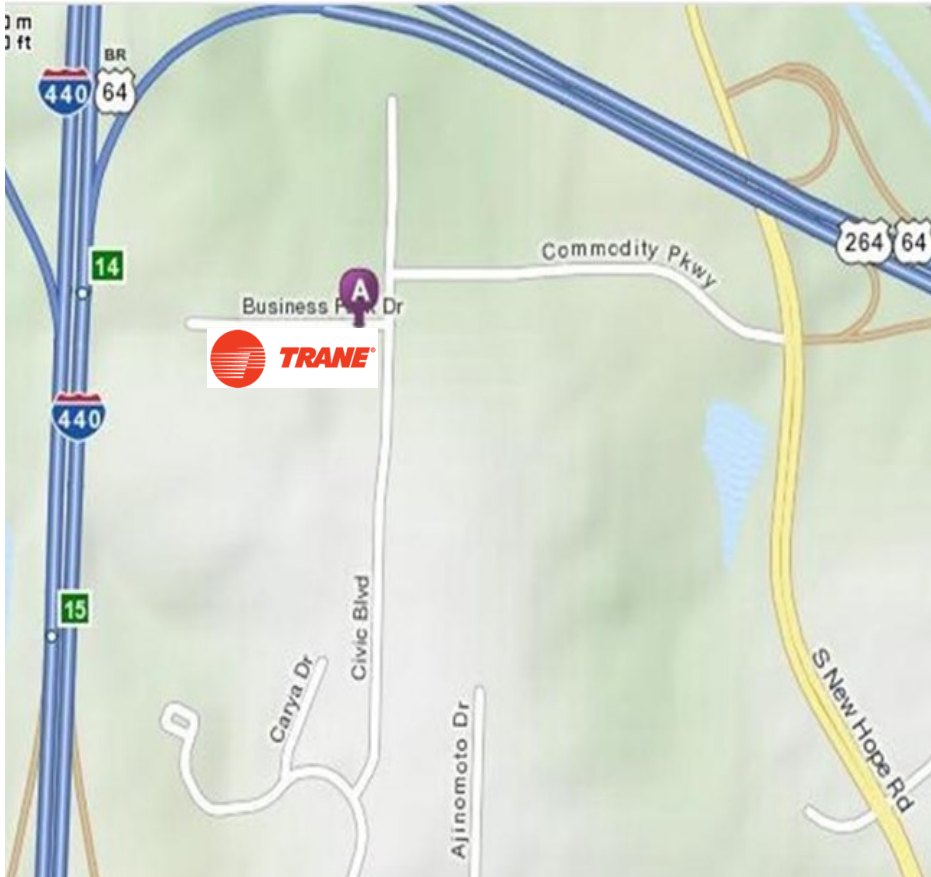

TECHNICAL TRAINING  
INSTITUTE

The Trane Company  
4000 Business Park Drive , Suite 105  
Raleigh, NC. 27610

DIRECTIONS TO CLASS:

- From I-440 take Poole Rd, EXIT 15
- Turn right onto Poole Rd.  
If you reach I-440 W you've gone about 0.3 miles too far
- Take the 1st left onto Carya Dr.
- Take the 1st right onto Civic Blvd.
- Take the 1st left onto Business Park Dr.
- 👉 4000 BUSINESS PARK DR is on the left.

**Local Hotel information:**

**Courtyard by Marriott - Midtown**

1041 Wake Towne Dr  
Raleigh, NC 27609  
Phone: 919-821-3400

**Renaissance Raleigh North Hills Hotel**

Off I-440, this refined hotel is adjacent to North Hills Mall and five miles from Downtown.